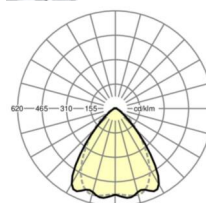

CHARACTERISTICS

Order number	19531004390
EAN number	4020863441174
Commodity code	94051190
Certification mark	IP 20, Protection class I, ENEC10 VDE, F, HACCP DIN10500/Food/IFS-application-related suitability/BRC, Indoor, CE
Impact resistance (IK rating)	IK03 (-20°C bis 35°C)
Ambient temperatur	ta -20°C to 35°C
Warranty period	5 years
State funding programs	BEG - Federal funding for efficient buildings (valid only for Germany)

ELECTRICAL ENGINEERING

Controller	Electronic driver (1 pcs.)
System output	63W
Mains voltage	230V/50Hz
Circuit breakers (inrush current)	10 pieces/B10, 16 pieces/B16, 10 pieces/C10, 16 pieces/C16
Energy efficiency class/light source	C

LIGHTING TECHNOLOGY

Placement	LED, Colour rendering/Light colour CRI $\geq$ 80 / 6500K
Colour tolerance (MacAdam)	3SDCM
Nominal luminous flux	10516lm
LED service life	70000h L80/B10 (Tq 35°C), 100000h L80/B50 (Tq 30°C)
Luminaire luminous efficiency	166lm/W
Beam angle	80° (C0) / 75° (C90)
UGR lat./long.	21.3 / 22.0

MECHANICS

Housing colour	traffic white RAL 9016
Dimensions (LxWxH/DxH)	1531mm x 55mm x 37mm
Weight (net)	1.65kg
Type of installation	Mounting rail system installation, Light structure

Dimensions

L	1531 mm	Length
B	55 mm	Width
H	37 mm	Height

DEEP-LINK

<https://www.regiolux.de/en/article/19531004390>

Reference	LED 11000lm 865
η_{LB}	100 %
$\Phi_{\downarrow/\uparrow}$	98 % / 2 %
UGR lat./long.	21.3 / 22.0